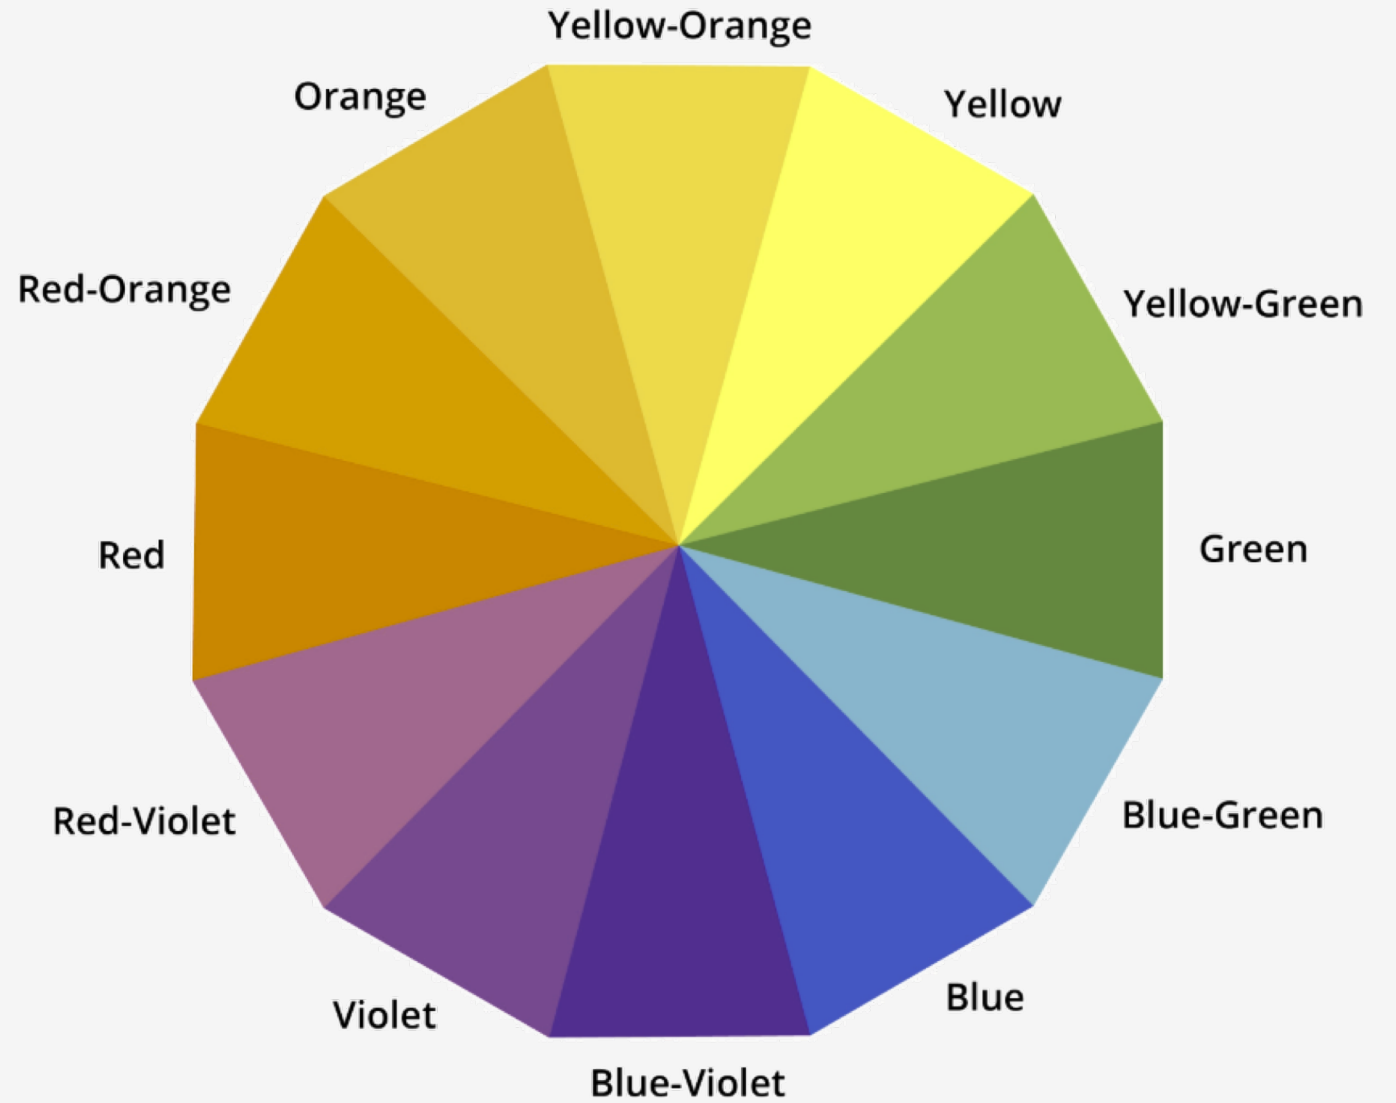

Red-Green Color Blindness

All simulations by: [NoCoffee Vision Simulator \(Chrome Extension\)](#)

Photo: Pexels

COLOR CONTRAST

Experience It

COLOR CONTRAST

Experience It

COLOR CONTRAST

Experience It

COLOR CONTRAST

Experience It

COLOR CONTRAST

Experience It

COLOR CONTRAST

Experience It

Deuteranopia (green-blind)

Purple

Deuteranomaly (green-weak)

Protanomaly (red-weak)

No Color Deficiency

Red

Orange

Yellow

Green

Blue

Purple

Pink

COLOR CONTRAST

Experience It