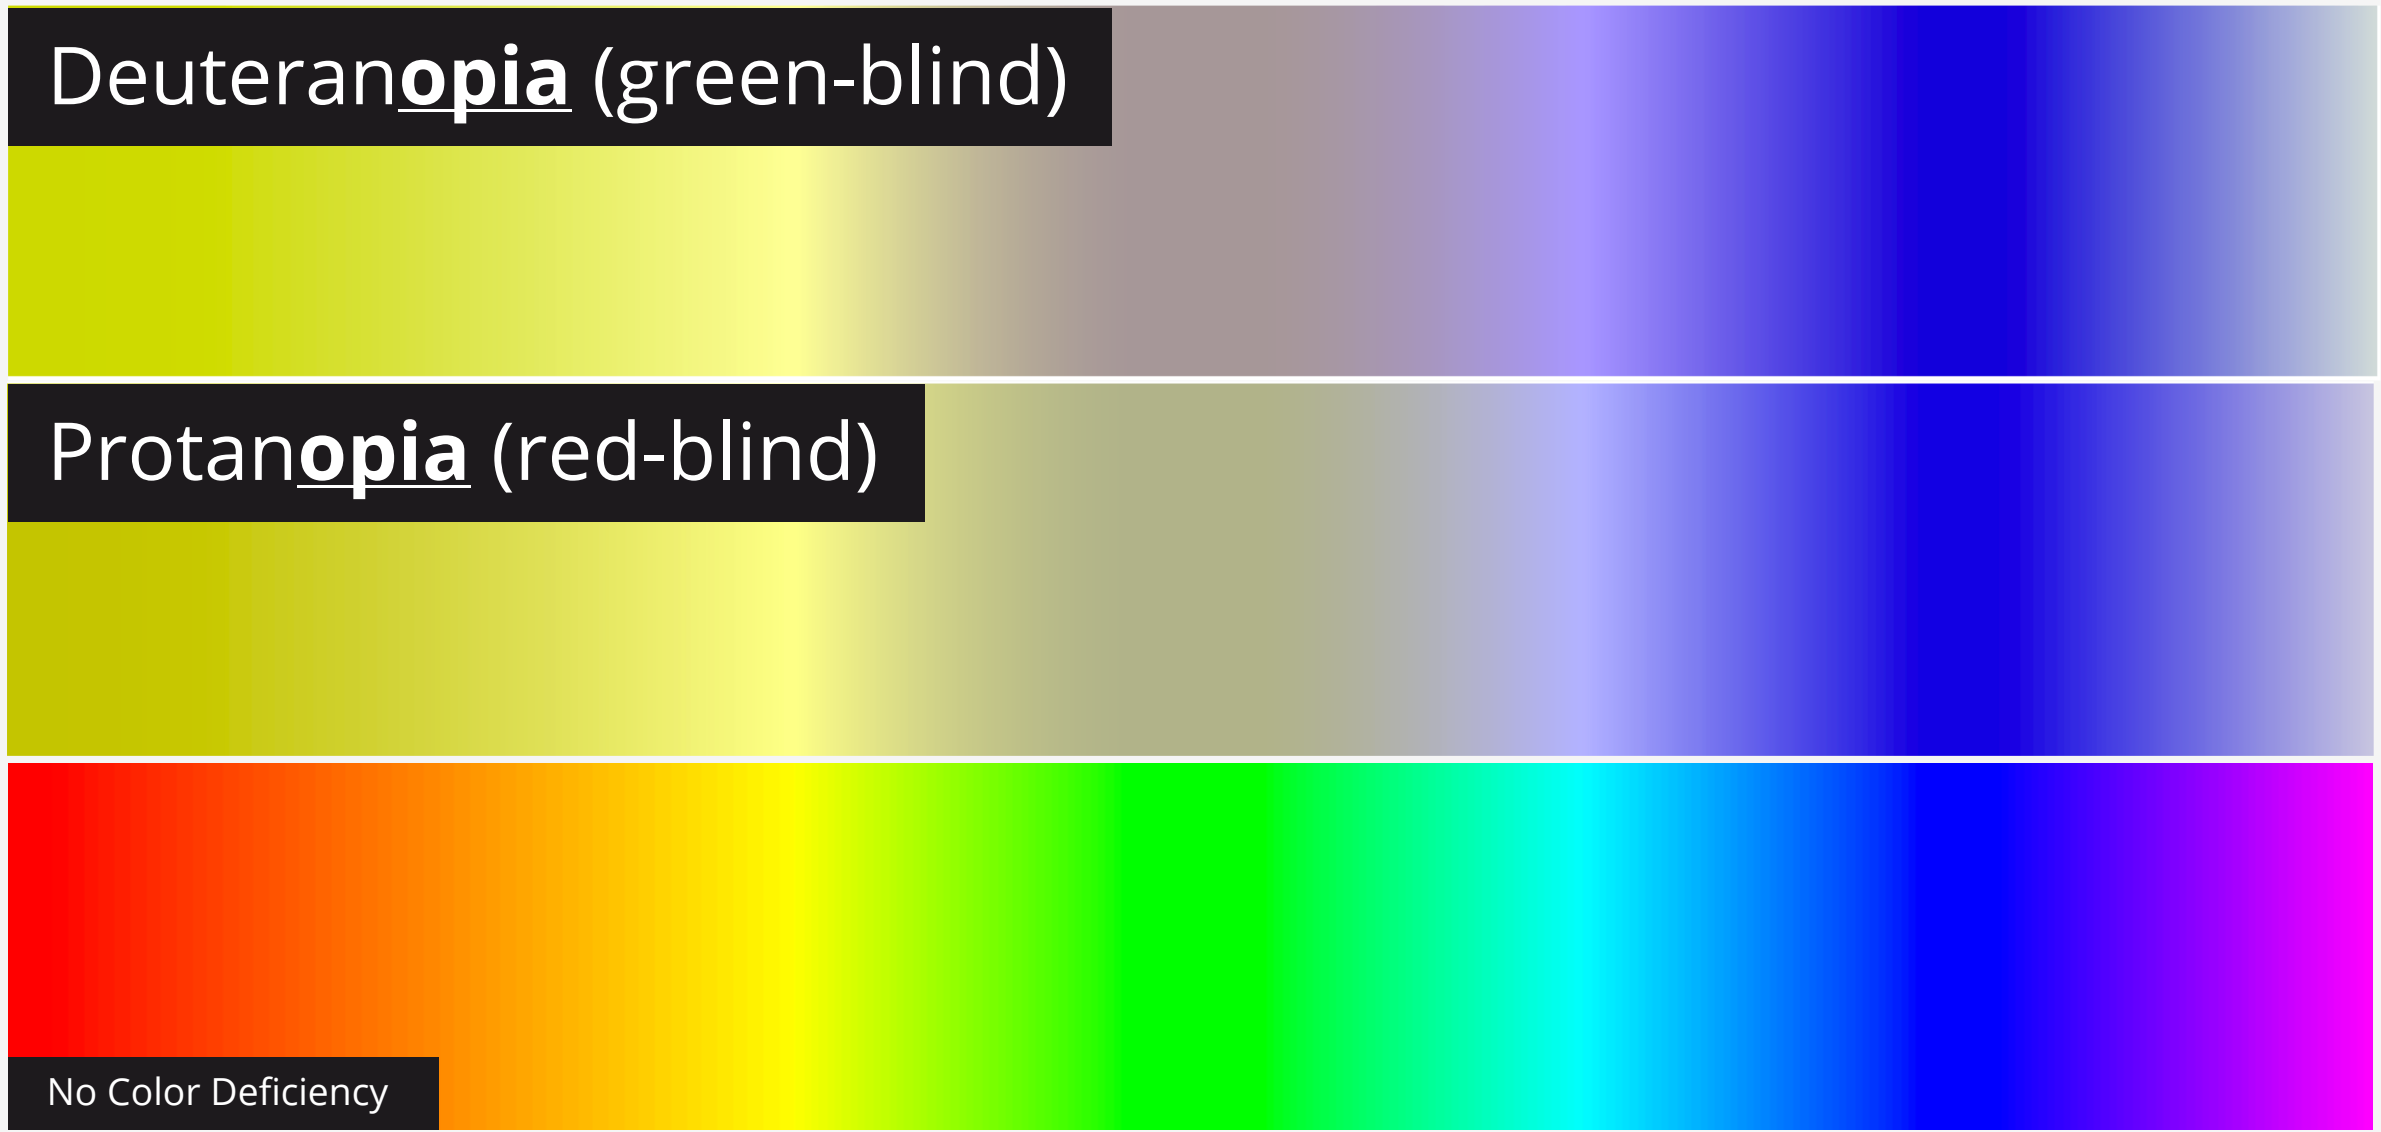

Protanopia (red-blind)

No Color Deficiency

Red

Orange

Yellow

Green

Cyan

Blue

Purple

Deuteranomaly (green-weak)

Protanomaly (red-weak)

No Color Deficiency

Red

Orange

Yellow

Green

Cyan

Blue

Purple

Deuteranopia (green-blind)

Deuteranomaly (green-weak)

Protanopia (red-blind)

Protanomaly (red-weak)

No Color Deficiency

Blue

Purple

Pink

COLOR CONTRAST

Experience It