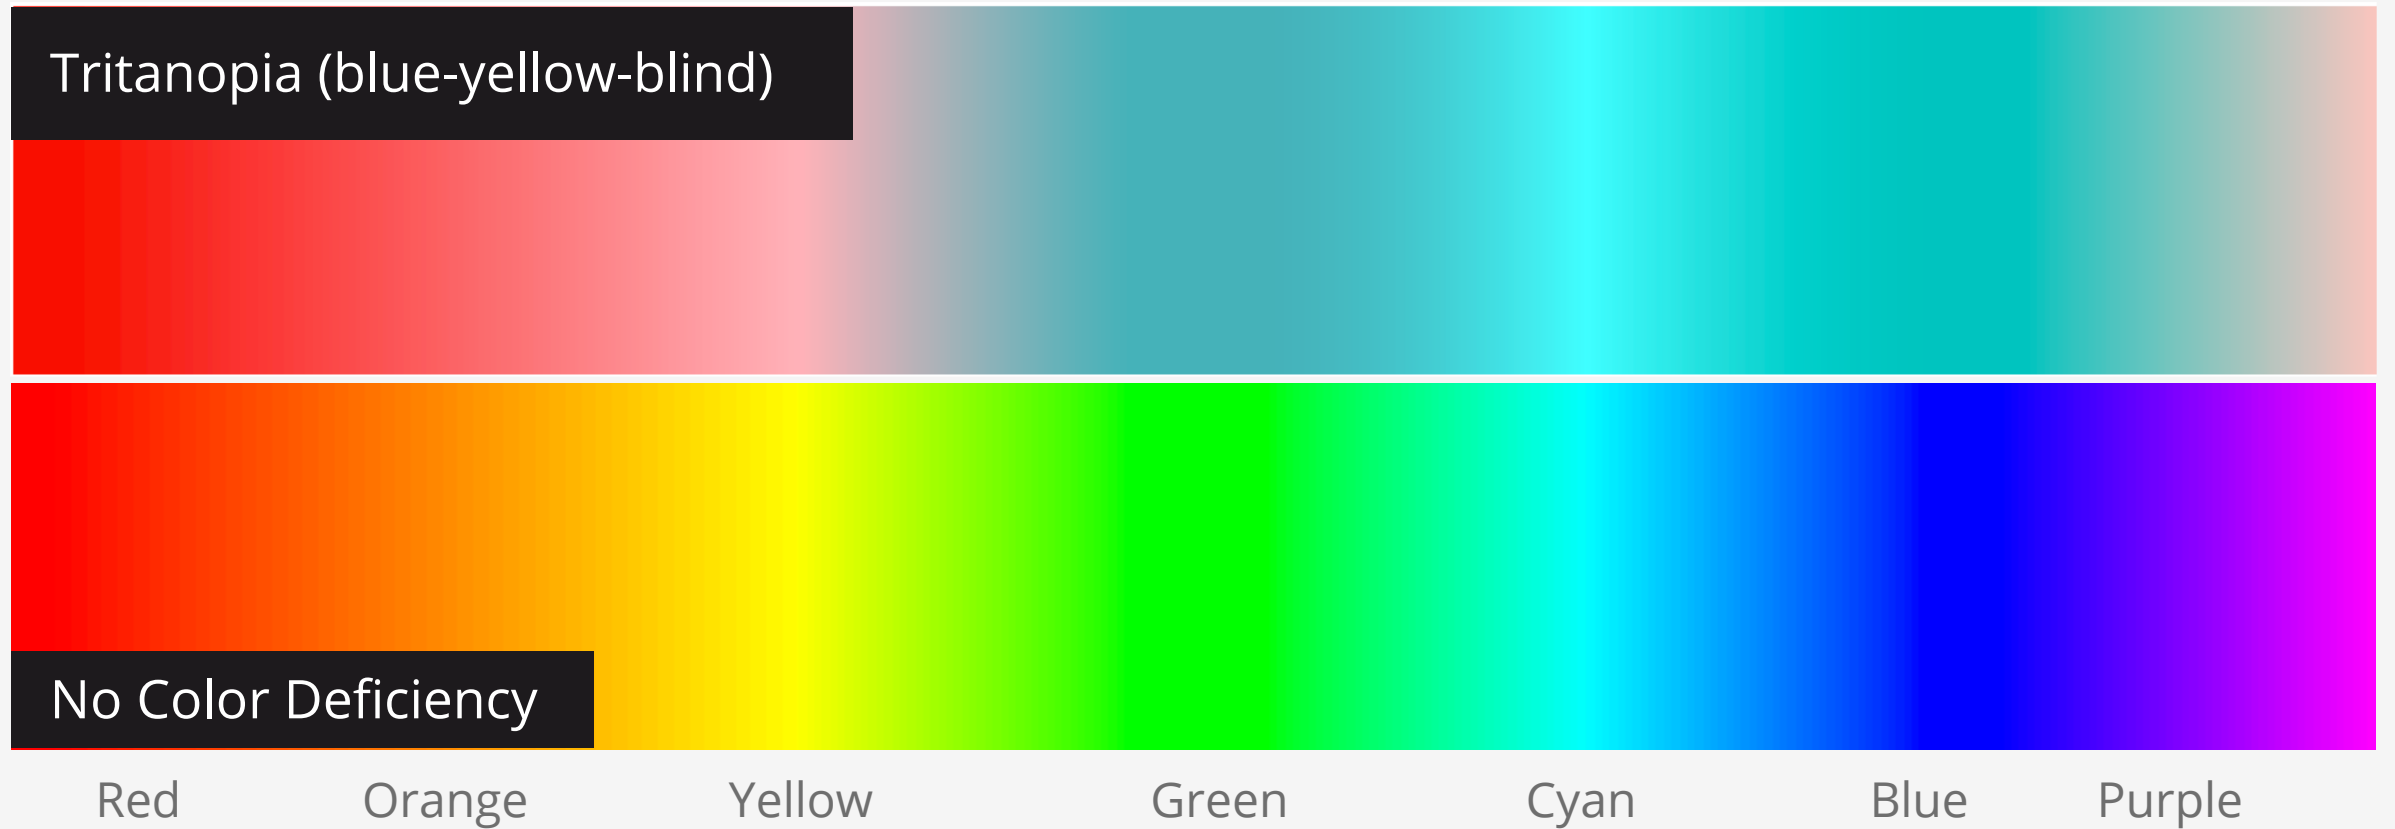

Cyan

Blue

Purple

Deuteranopia (green-blind)

Deuteranomaly (green-weak)

Protanopia (red-blind)

Protanomaly (red-weak)

No Color Deficiency

Blue-Yellow Color Blindness

Photo: Pexels

COLOR CONTRAST

Experience It

COLOR CONTRAST

Experience It

COLOR CONTRAST

Experience It

COLOR CONTRAST

Experience It

Complete Color Blindness

COLOR CONTRAST

Experience It

COLOR CONTRAST

Experience It

COLOR CONTRAST

Blue

Purple

Pink

COLOR CONTRAST

Experience It