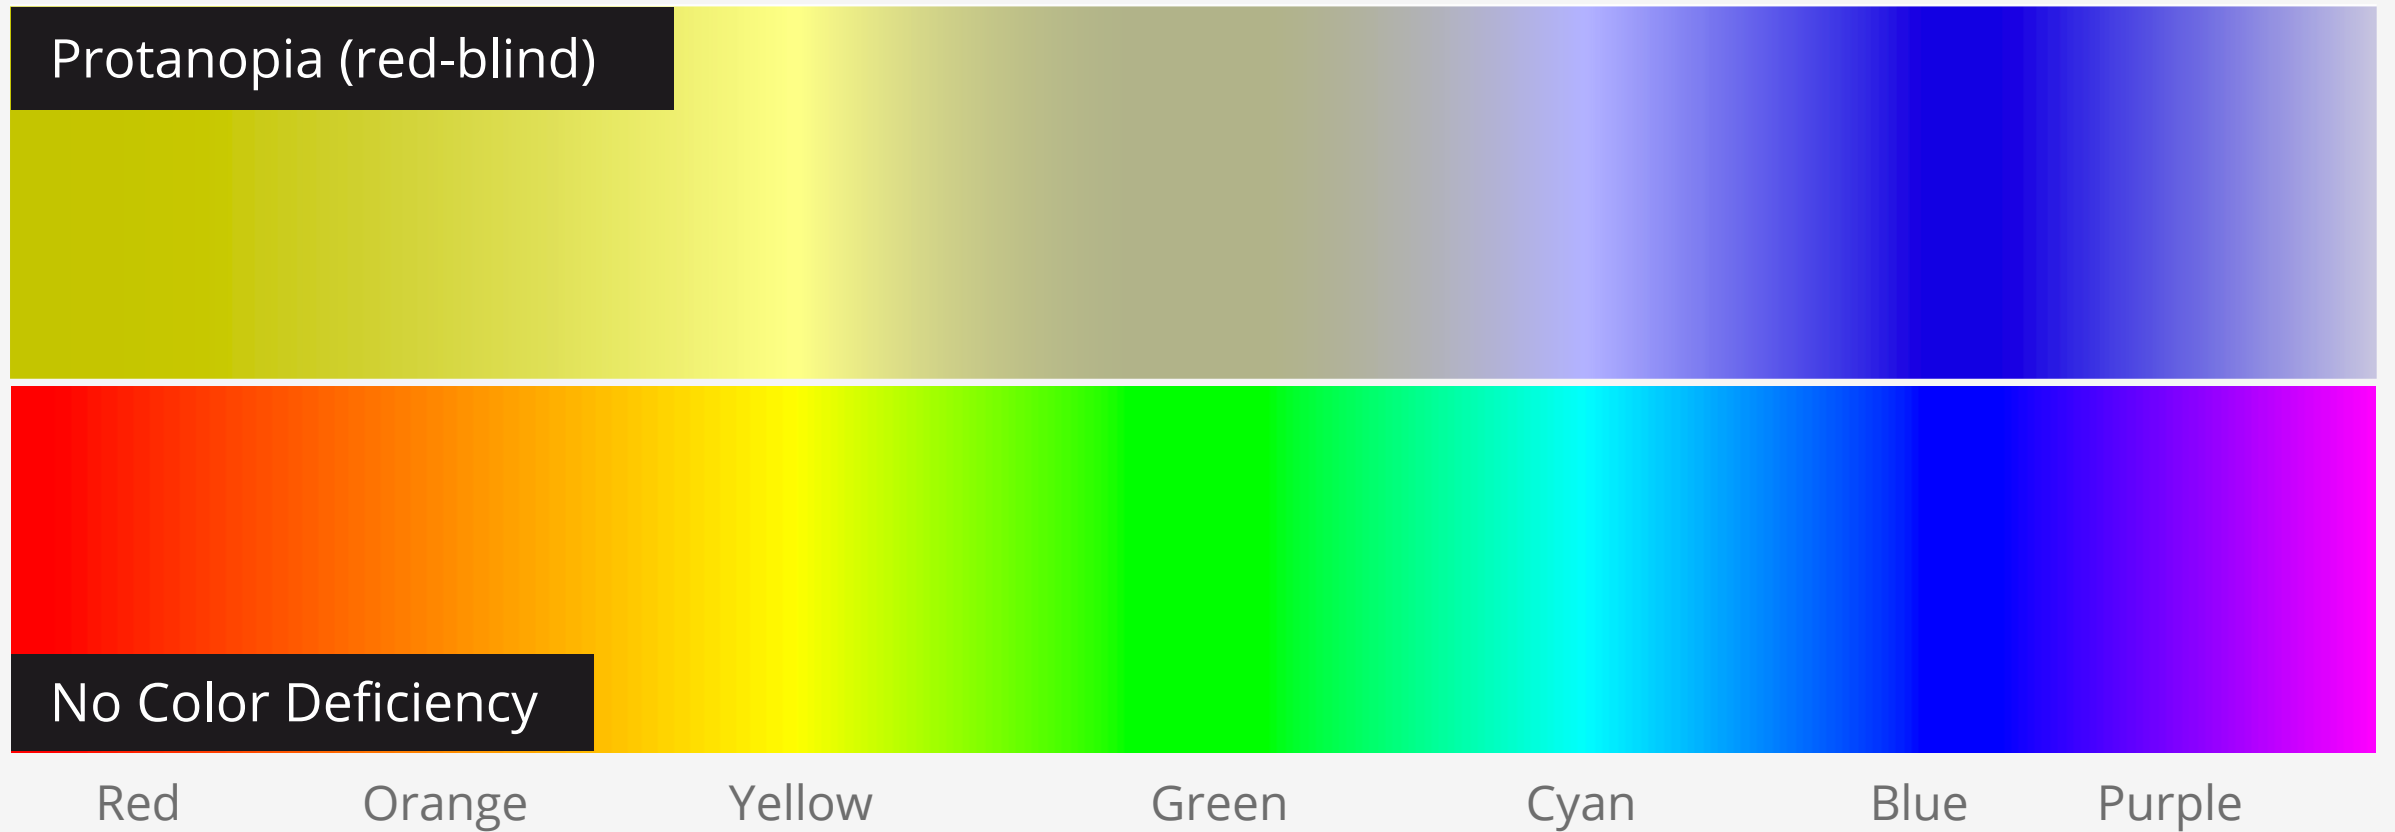

Experience It

COLOR CONTRAST

Experience It

COLOR CONTRAST

Experience It

COLOR CONTRAST

Experience It

Deuteranopia (green-blind)

Purple

Deuteranomaly (green-weak)

Protanomaly (red-weak)

No Color Deficiency

Red

Orange

Yellow

Green

Cyan

Blue

Purple

Deuteranopia (green-blind)

Deuteranomaly (green-weak)

Protanopia (red-blind)

Protanomaly (red-weak)

No Color Deficiency

Blue

Purple

Pink

COLOR CONTRAST

Experience It