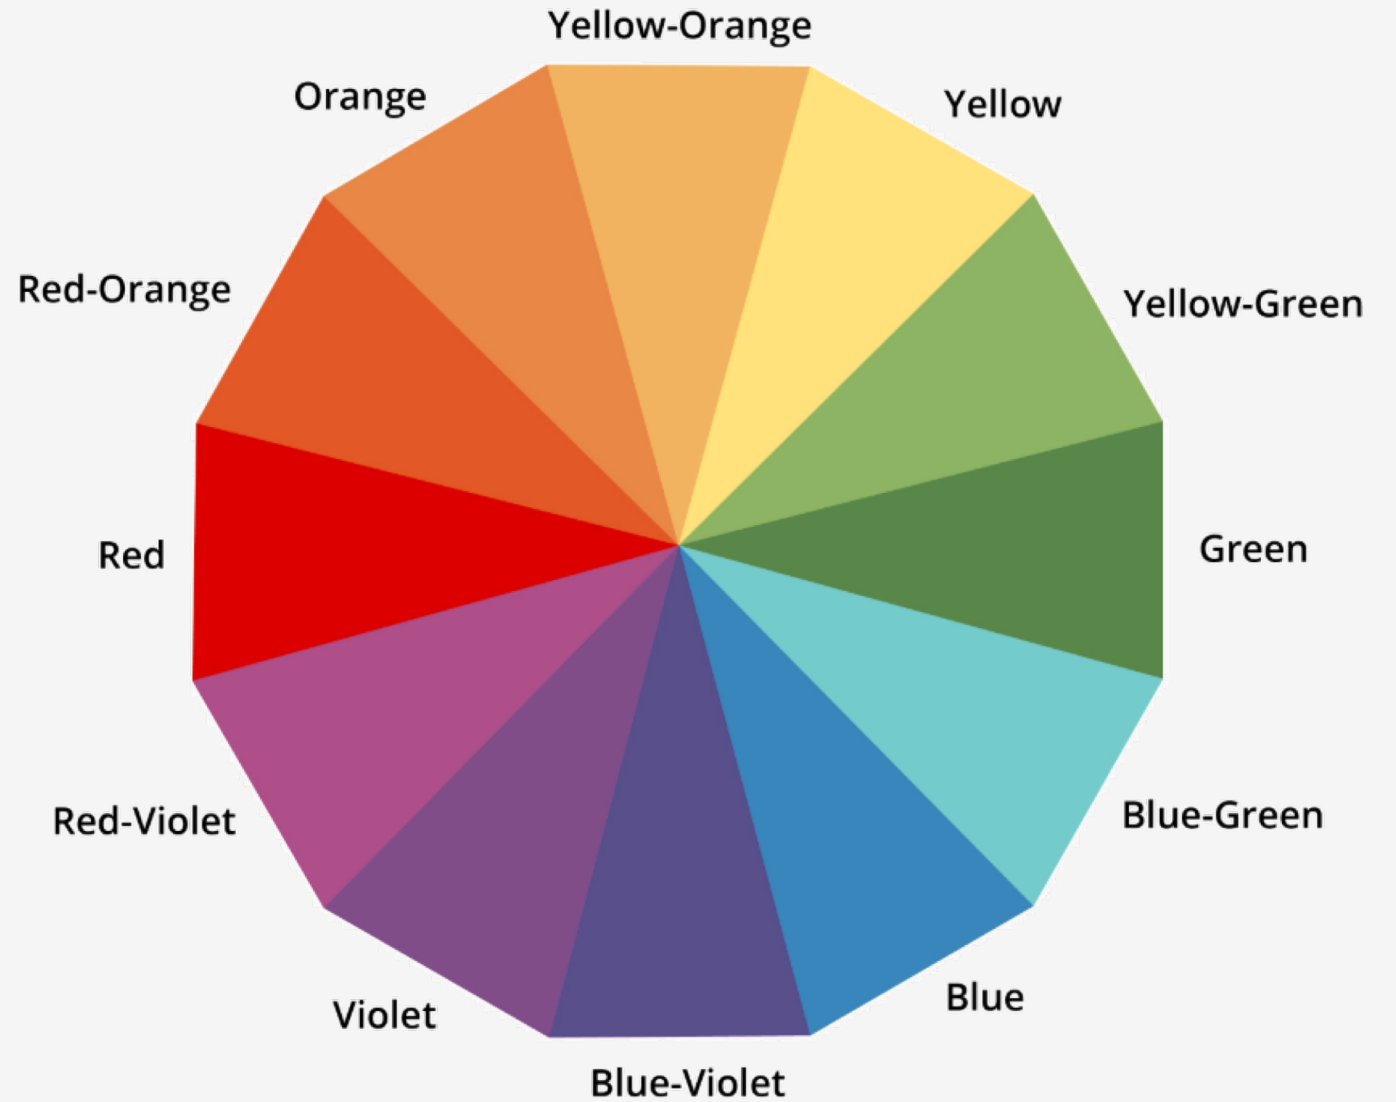

Purple

Deuteranomaly (green-weak)

Protanomaly (red-weak)

No Color Deficiency

Red

Orange

Yellow

Green

Cyan

Blue

Purple

Deuteranopia (green-blind)

Deuteranomaly (green-weak)

Protanopia (red-blind)

Protanomaly (red-weak)

No Color Deficiency

Blue-Yellow Color Blindness

Photo: Pexels

COLOR CONTRAST

Experience It

COLOR CONTRAST

Experience It

COLOR CONTRAST

Experience It

COLOR CONTRAST

Experience It

Complete Color Blindness

COLOR CONTRAST

Experience It

COLOR CONTRAST

Experience It

COLOR CONTRAST