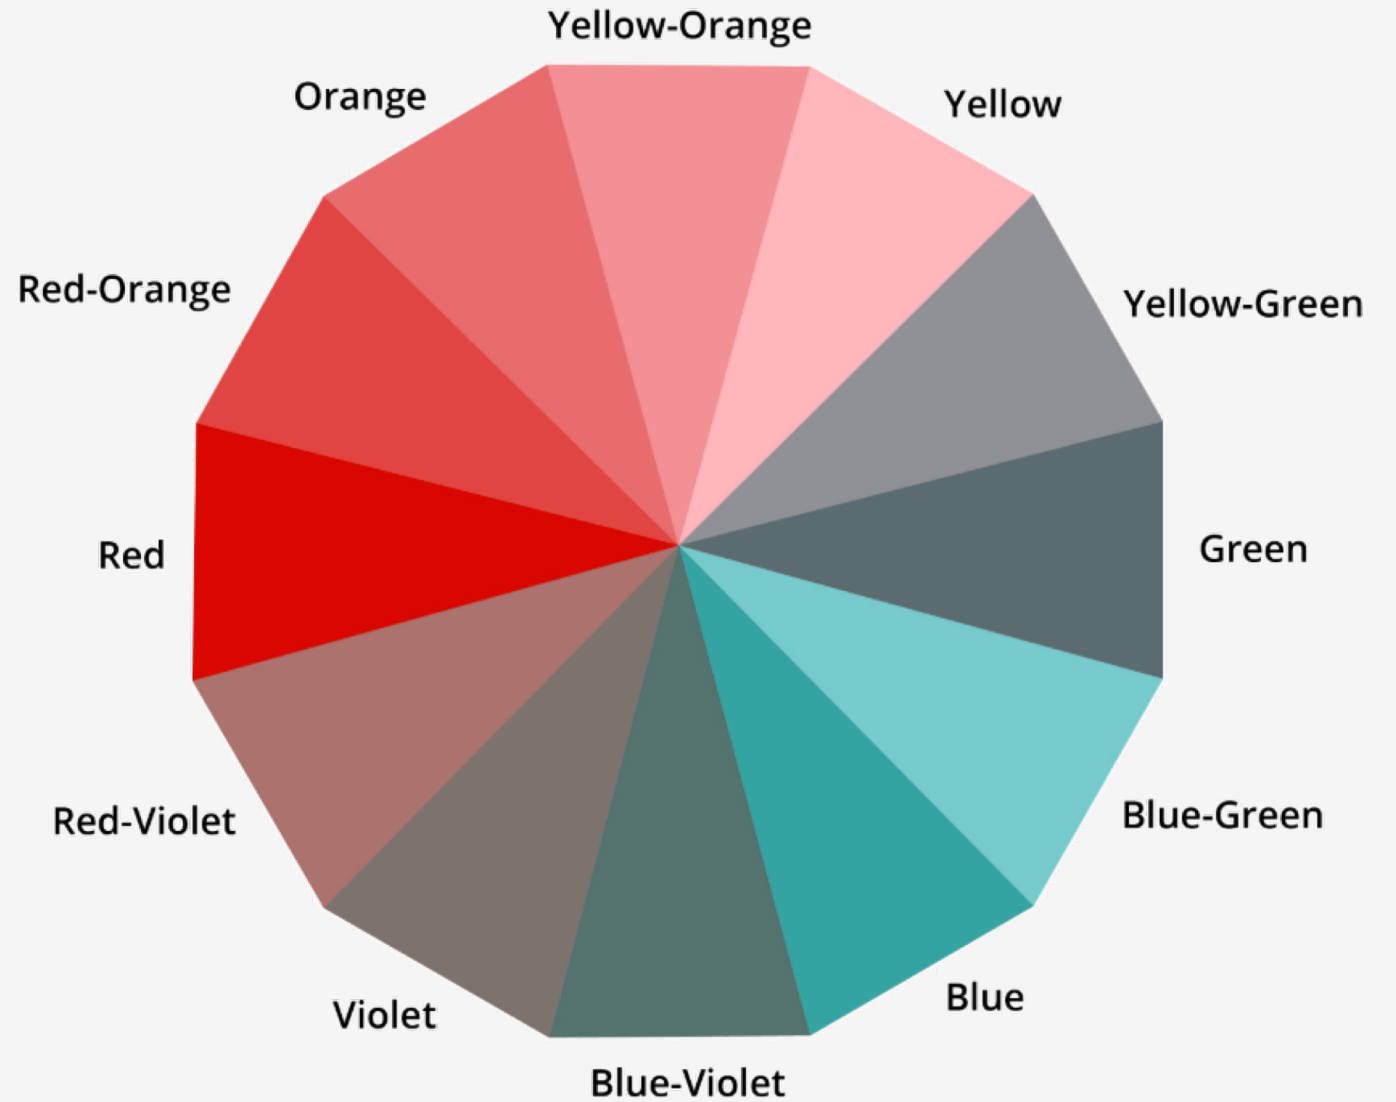

Purple

Deuteranomaly (green-weak)

Protanomaly (red-weak)

No Color Deficiency

Red

Orange

Yellow

Green

Cyan

Blue

Purple

Deuteranopia (green-blind)

Deuteranomaly (green-weak)

Protanopia (red-blind)

Protanomaly (red-weak)

No Color Deficiency

Blue-Yellow Color Blindness

Photo: Pexels

COLOR CONTRAST

Experience It

COLOR CONTRAST

Experience It

COLOR CONTRAST

Experience It

Blue

Purple

Pink

COLOR CONTRAST

Experience It