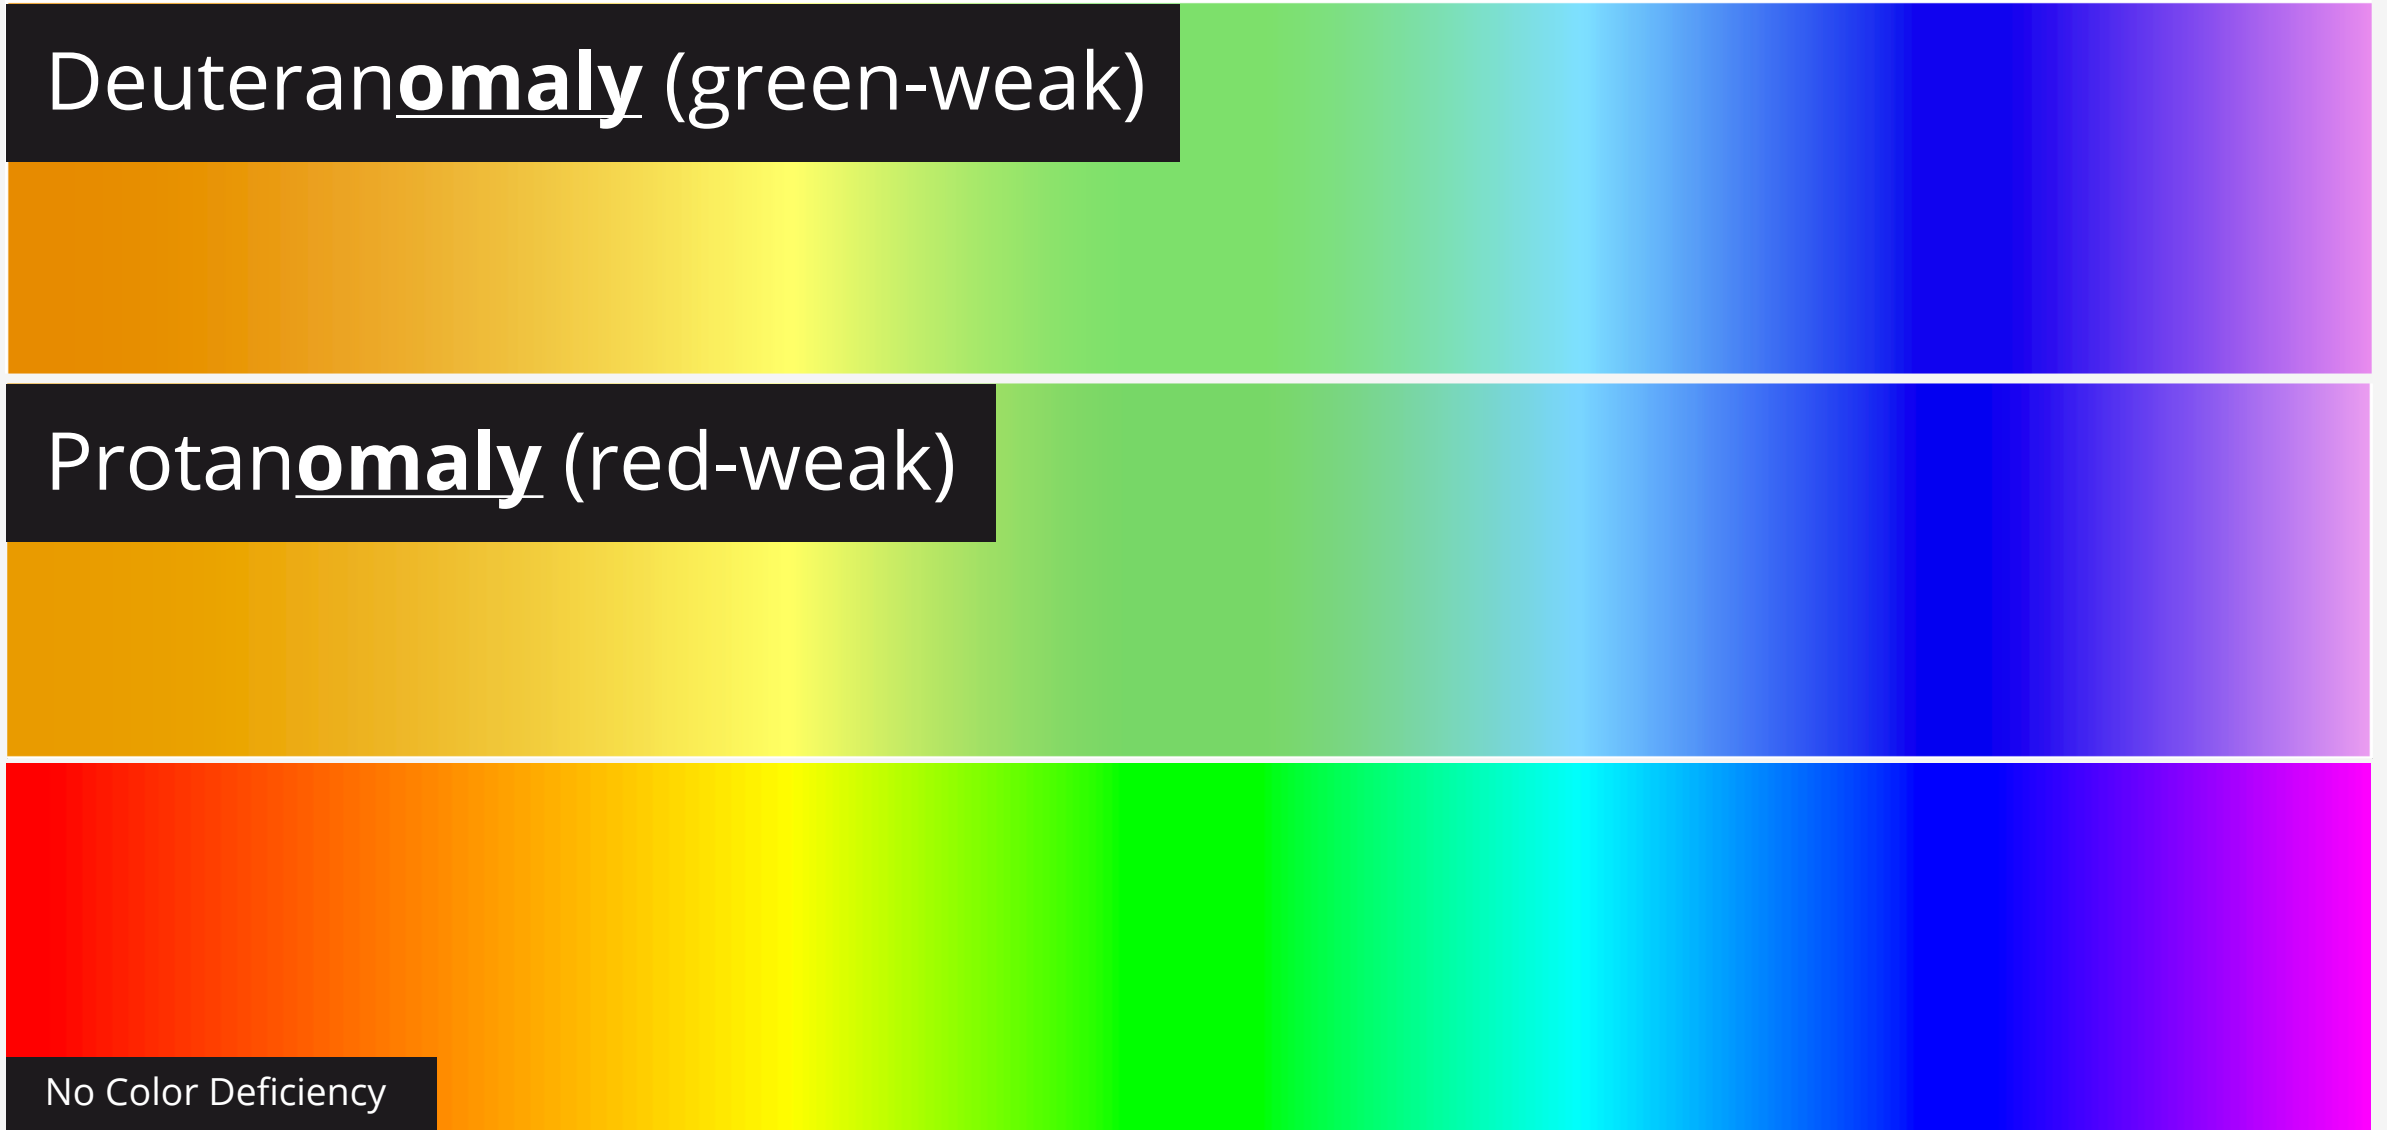

Experience It

COLOR CONTRAST

Experience It

COLOR CONTRAST

Experience It

COLOR CONTRAST

Experience It

Deuteranopia (green-blind)

Purple

Deuteranomaly (green-weak)

Protanomaly (red-weak)

No Color Deficiency

Red

Orange

Yellow

Green

Cyan

Blue

Purple

Deuteranopia (green-blind)

Deuteranomaly (green-weak)

Protanopia (red-blind)

Protanomaly (red-weak)

No Color Deficiency

Blue

Purple

Pink

COLOR CONTRAST

Experience It