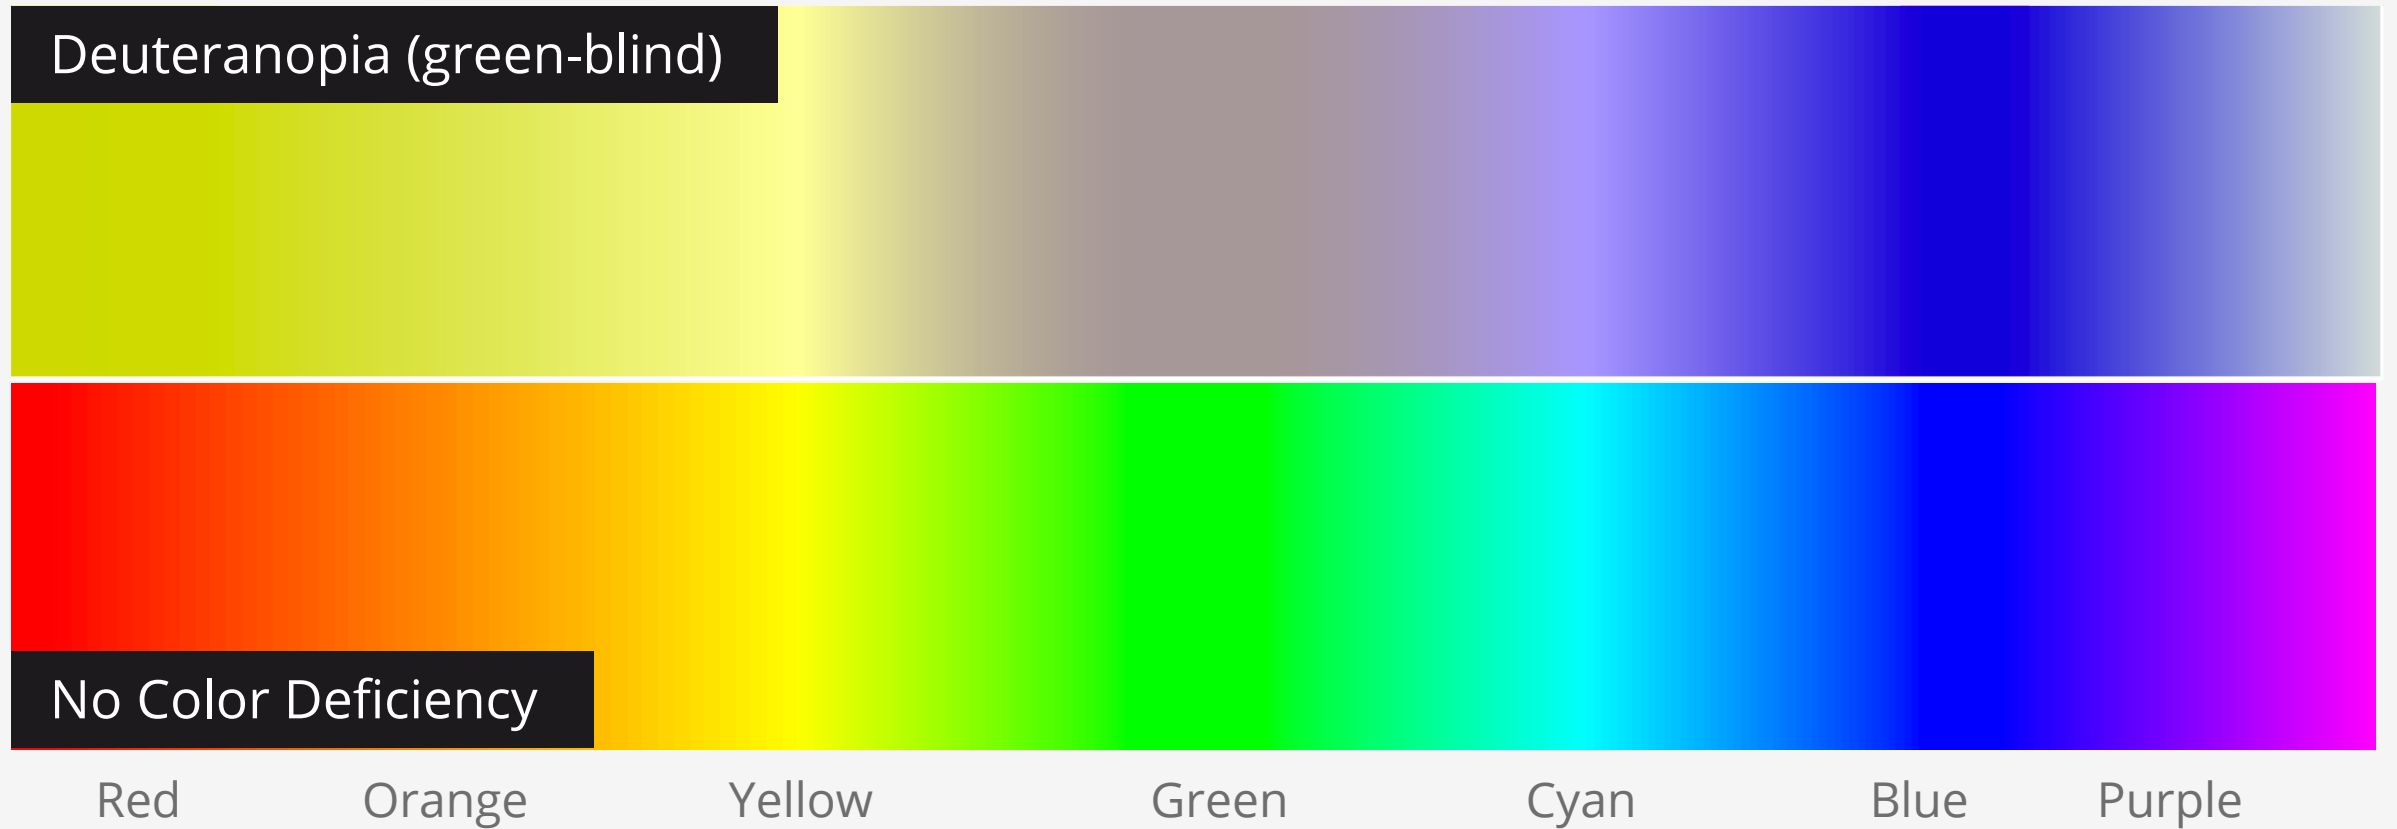

Experience It

COLOR CONTRAST

Experience It

COLOR CONTRAST

Experience It

COLOR CONTRAST

Experience It

Deuteranopia (green-blind)

Purple

Deuteranomaly (green-weak)

Protanomaly (red-weak)

No Color Deficiency

Red

Orange

Yellow

Green

Cyan

Blue

Purple

Deuteranopia (green-blind)

Deuteranomaly (green-weak)

Protanopia (red-blind)

Protanomaly (red-weak)

No Color Deficiency

Blue

Purple

Pink

COLOR CONTRAST

Experience It