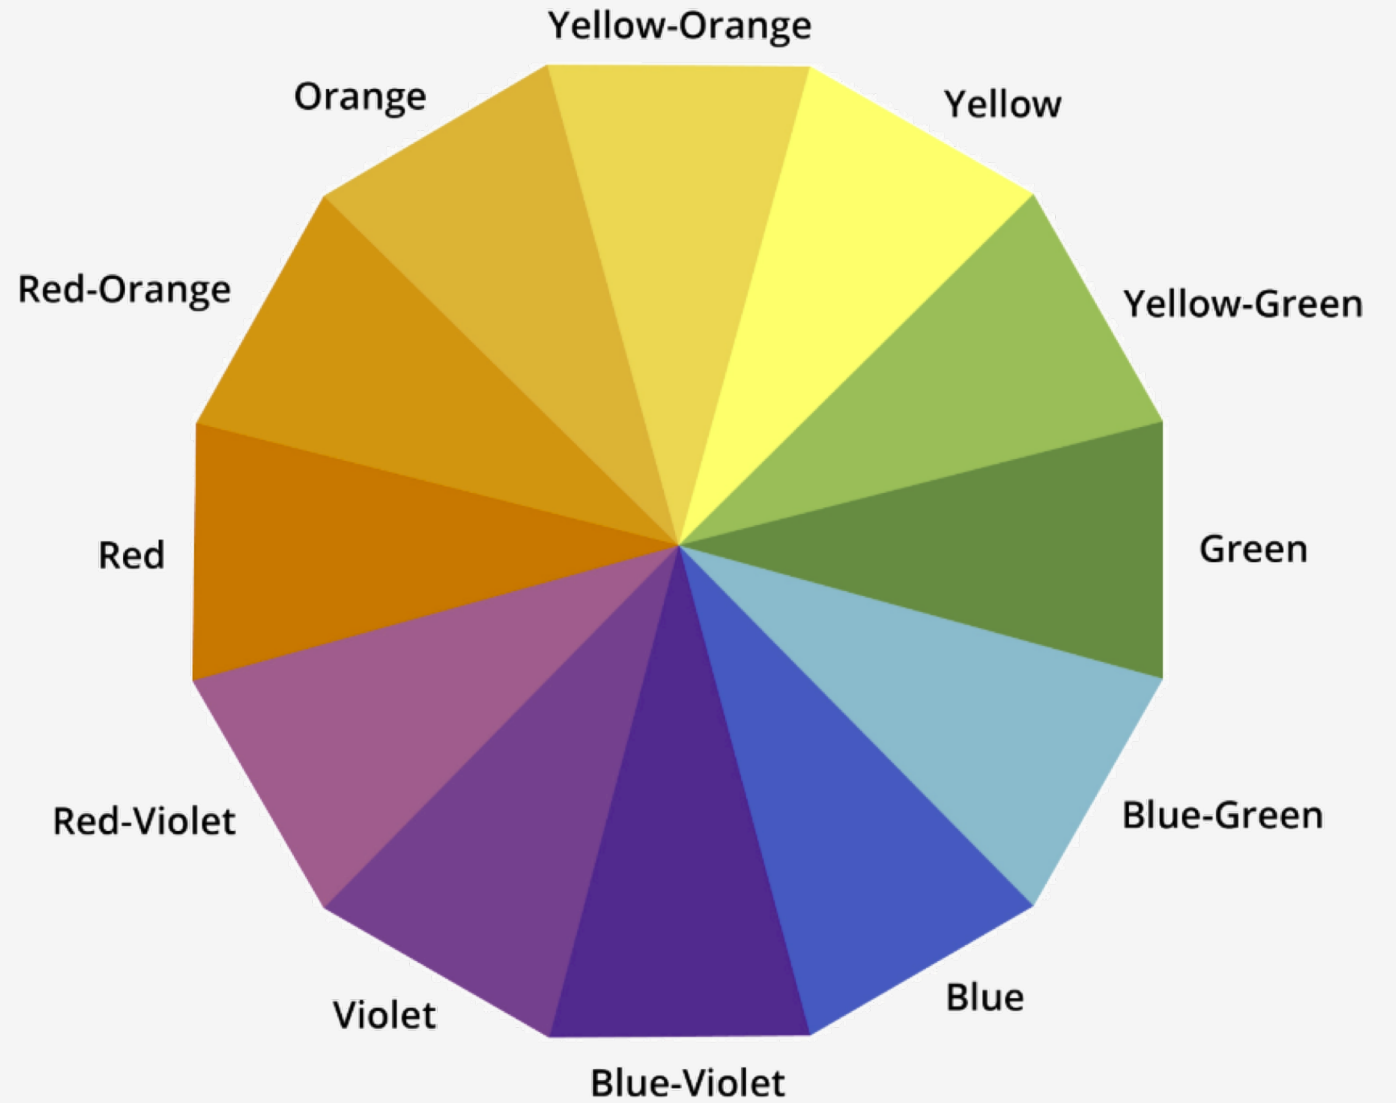

Red-Green Color Blindness

All simulations by: [NoCoffee Vision Simulator \(Chrome Extension\)](#)

Photo: Pexels

COLOR CONTRAST

Experience It

COLOR CONTRAST

Experience It

COLOR CONTRAST

Experience It

COLOR CONTRAST

Experience It

COLOR CONTRAST

Experience It

COLOR CONTRAST

Experience It

Deuteranopia (green-blind)

Purple

Deuteranomaly (green-weak)

Protanomaly (red-weak)

No Color Deficiency

Red

Orange

Yellow

Green

Blue

Purple

Pink

COLOR CONTRAST

Experience It