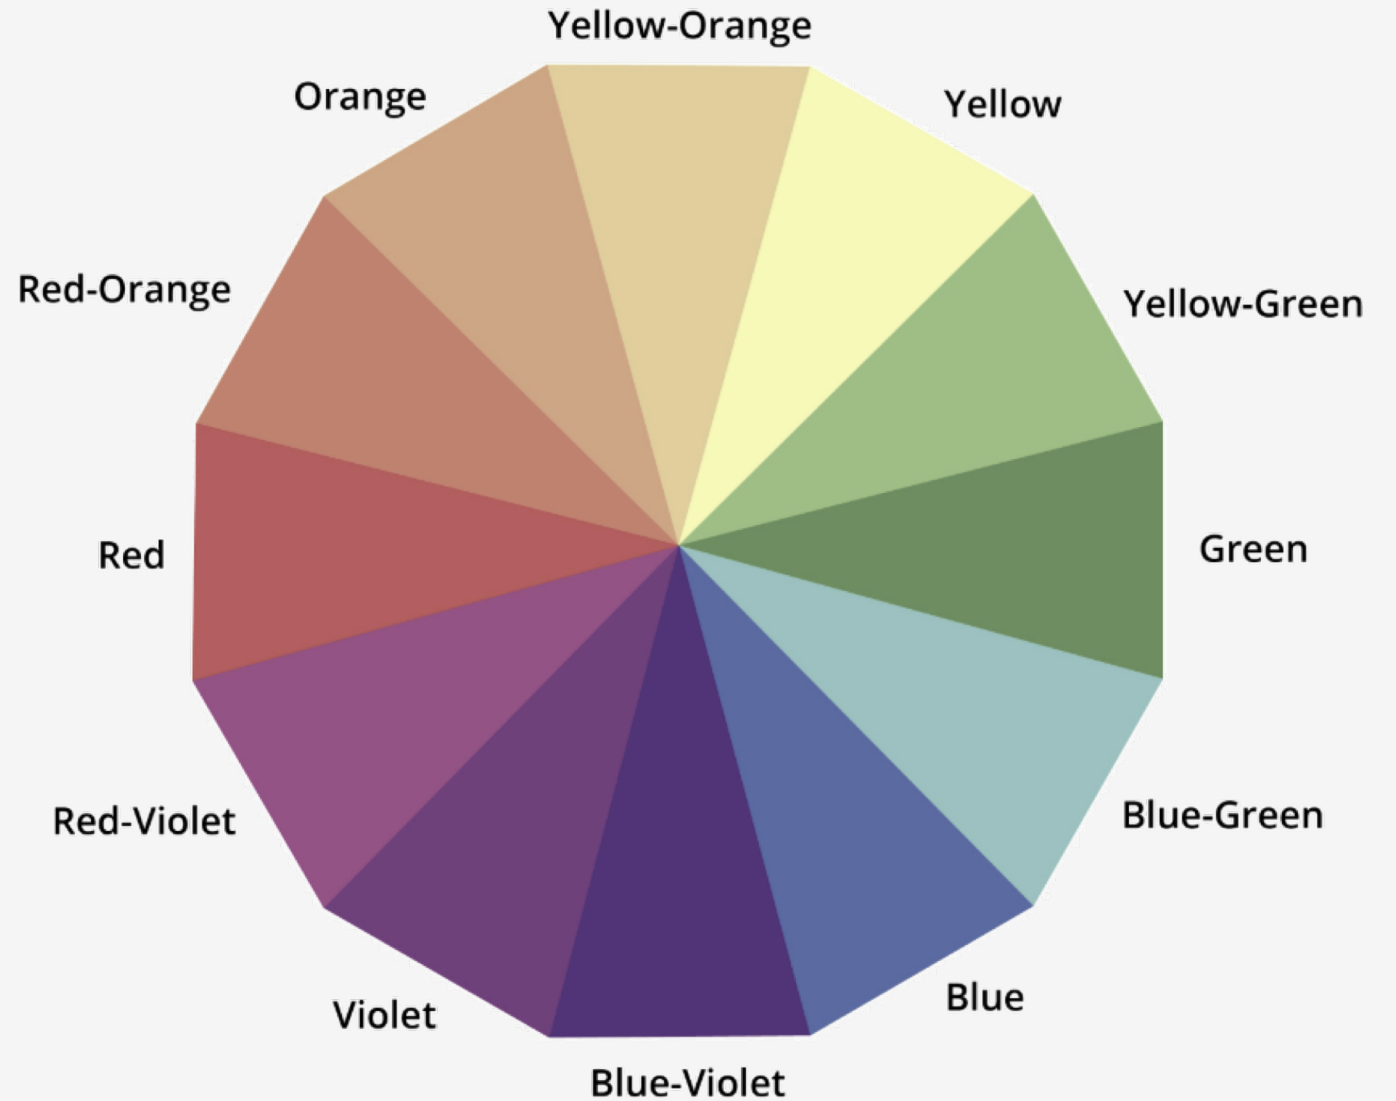

Blue-Yellow Color Blindness

Photo: Pexels

COLOR CONTRAST

Experience It

COLOR CONTRAST

Experience It

COLOR CONTRAST

Experience It

COLOR CONTRAST

Experience It

Complete Color Blindness

COLOR CONTRAST

Experience It

COLOR CONTRAST

Experience It

COLOR CONTRAST

Experience It

Achromatopsia (no color)

No Color Deficiency

Red

Orange

Yellow

Green

Cyan

Blue

Purple

Pink

COLOR CONTRAST

Experience It