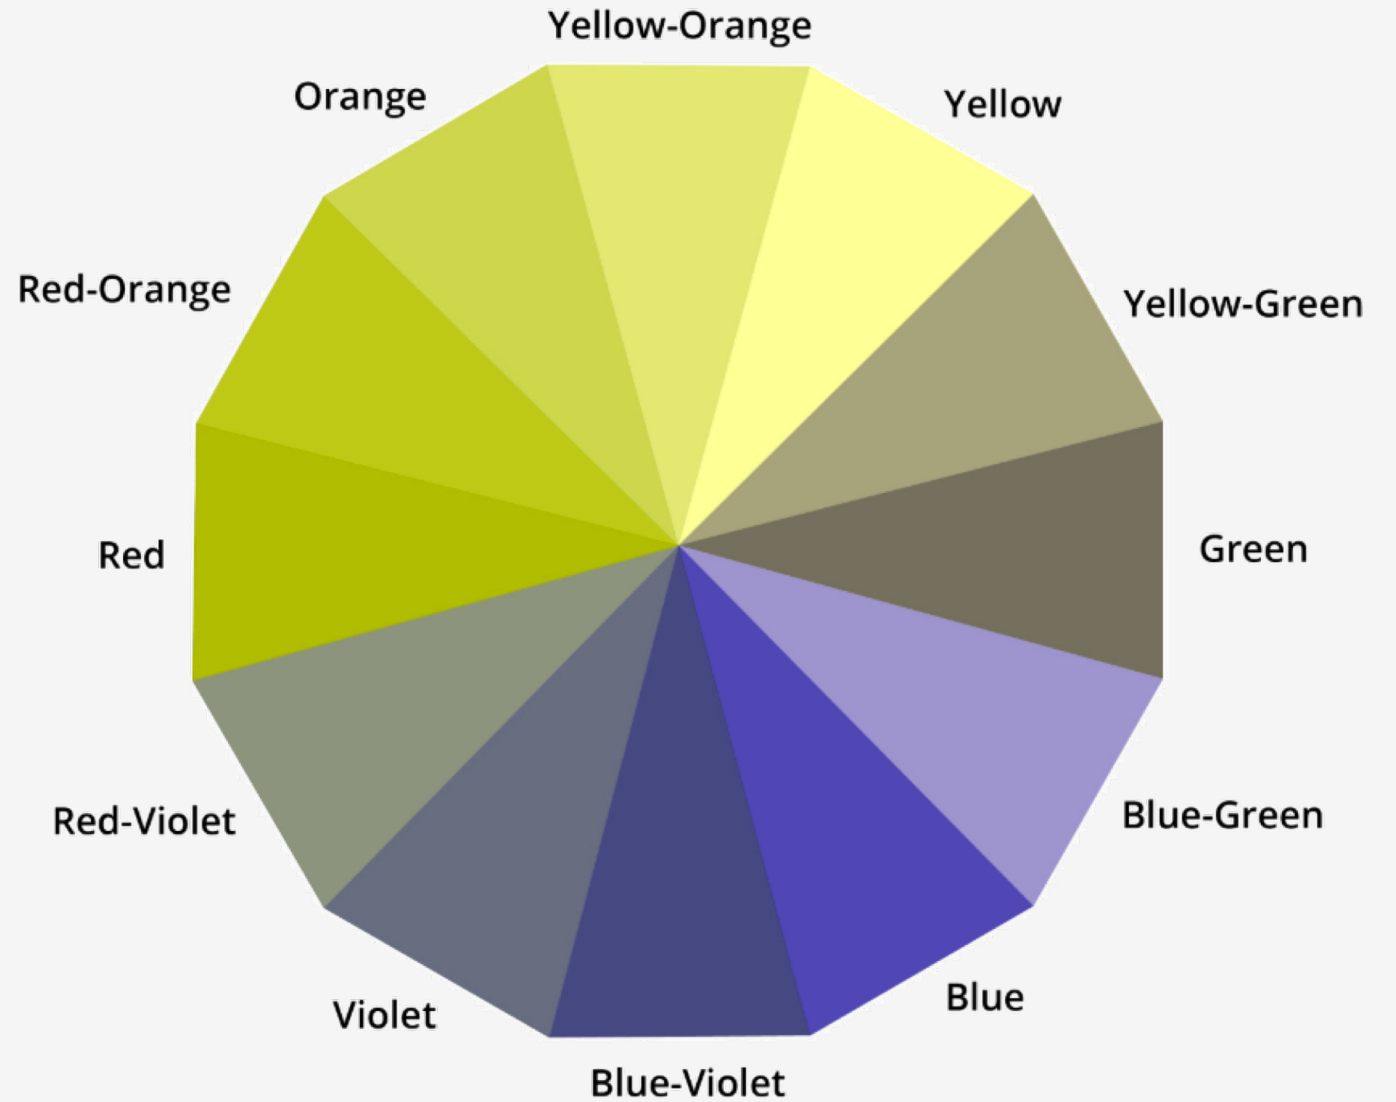

Red-Green Color Blindness

All simulations by: [NoCoffee Vision Simulator \(Chrome Extension\)](#)

Photo: Pexels

COLOR CONTRAST

Experience It

COLOR CONTRAST

Experience It

COLOR CONTRAST

Experience It

COLOR CONTRAST

Experience It

COLOR CONTRAST

Experience It

COLOR CONTRAST

Experience It

Deuteranopia (green-blind)

Purple

Deuteranomaly (green-weak)

Protanomaly (red-weak)

No Color Deficiency

Red

Orange

Yellow

Green

Blue

Purple

Pink

COLOR CONTRAST

Experience It