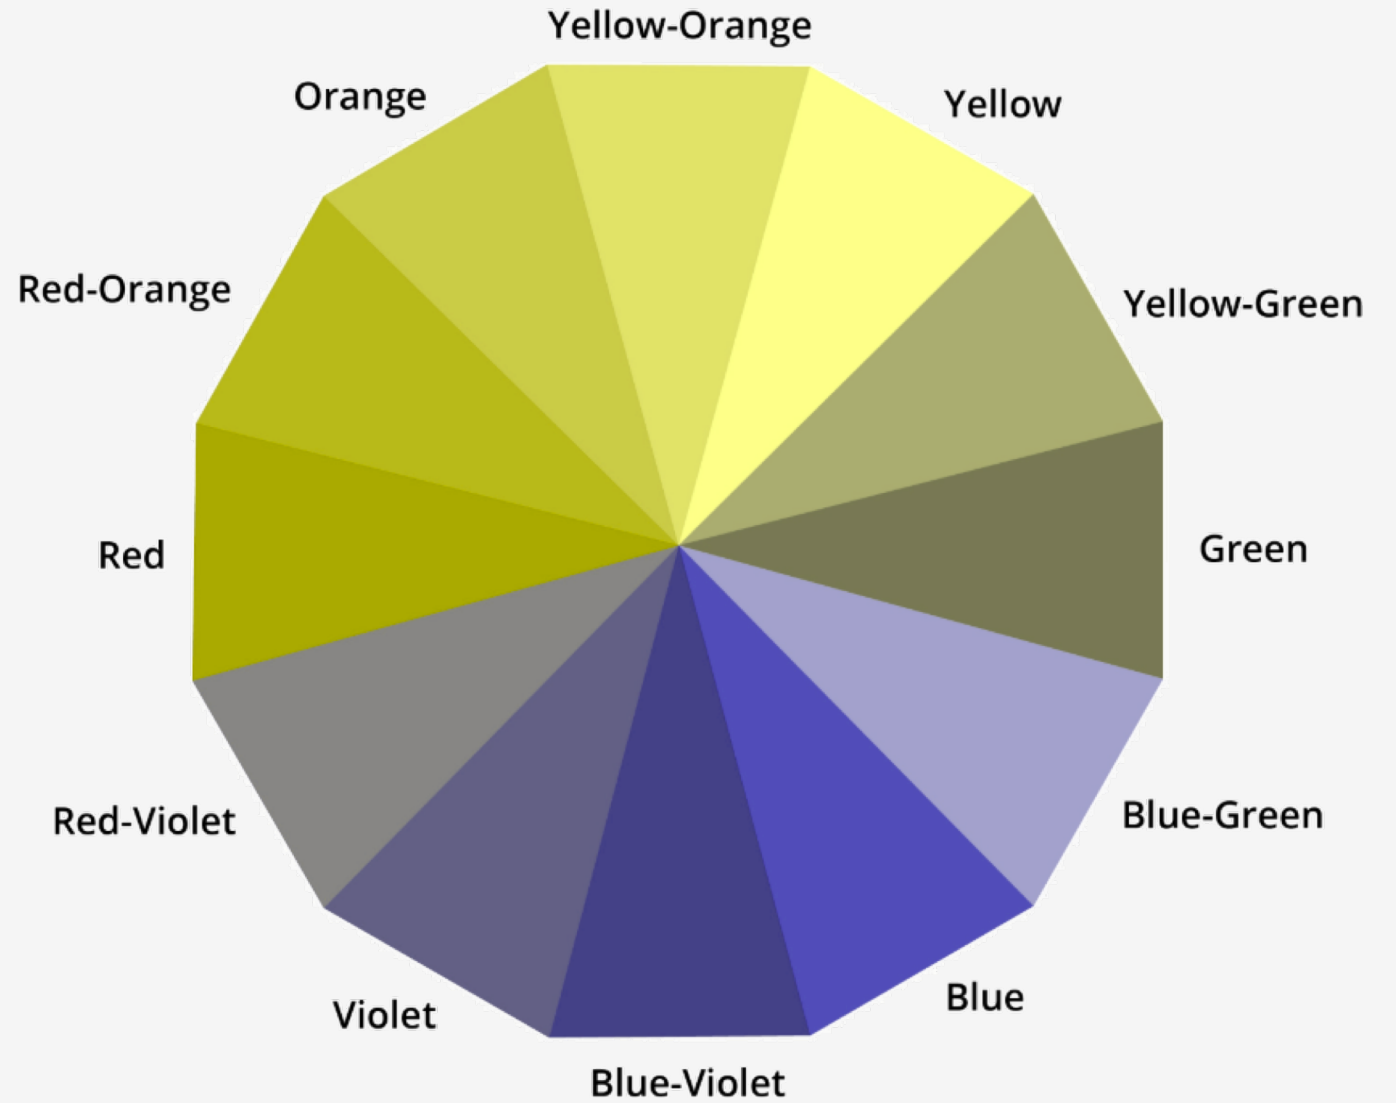

Red-Green Color Blindness

All simulations by: [NoCoffee Vision Simulator \(Chrome Extension\)](#)

Photo: Pexels

COLOR CONTRAST

Experience It

COLOR CONTRAST

Experience It

COLOR CONTRAST

Experience It

COLOR CONTRAST

Experience It

COLOR CONTRAST

Experience It

COLOR CONTRAST

Experience It

Deuteranopia (green-blind)

Purple

Deuteranomaly (green-weak)

Protanomaly (red-weak)

No Color Deficiency

Red

Orange

Yellow

Green

Blue

Purple

Pink

COLOR CONTRAST

Experience It