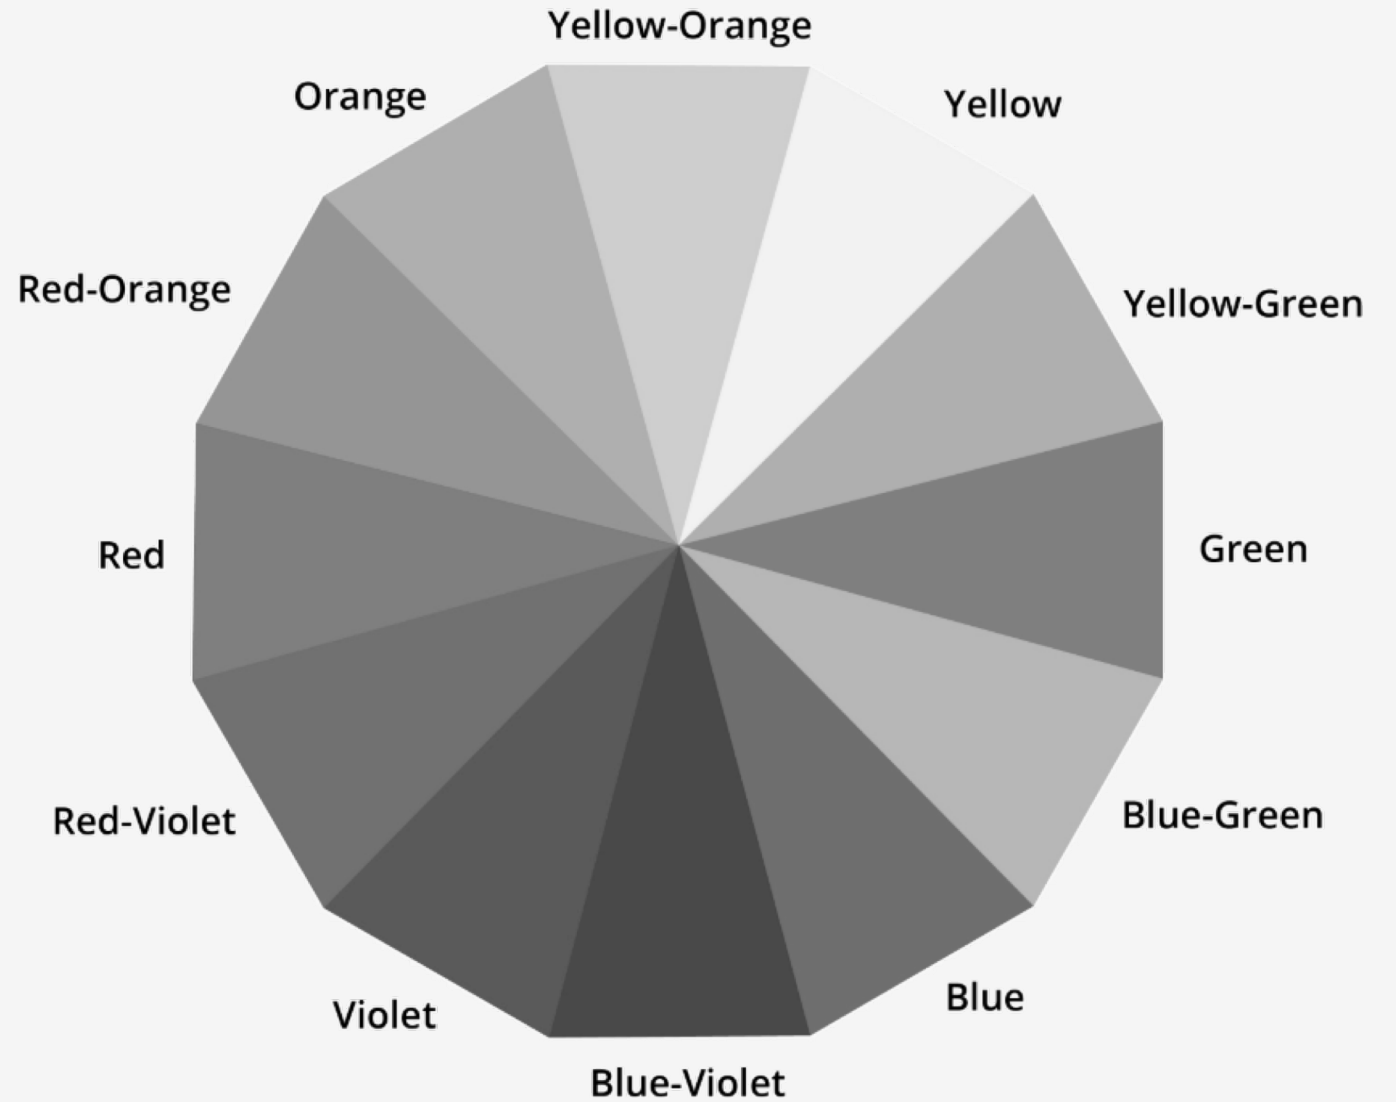

Blue-Yellow Color Blindness

Photo: Pexels

COLOR CONTRAST

Experience It

COLOR CONTRAST

Experience It

COLOR CONTRAST

Experience It

COLOR CONTRAST

Experience It

Complete Color Blindness

COLOR CONTRAST

Experience It

COLOR CONTRAST

Experience It

COLOR CONTRAST

Experience It

Achromatopsia (no color)

No Color Deficiency

Red

Orange

Yellow

Green

Cyan

Blue

Purple

Pink

COLOR CONTRAST

Experience It