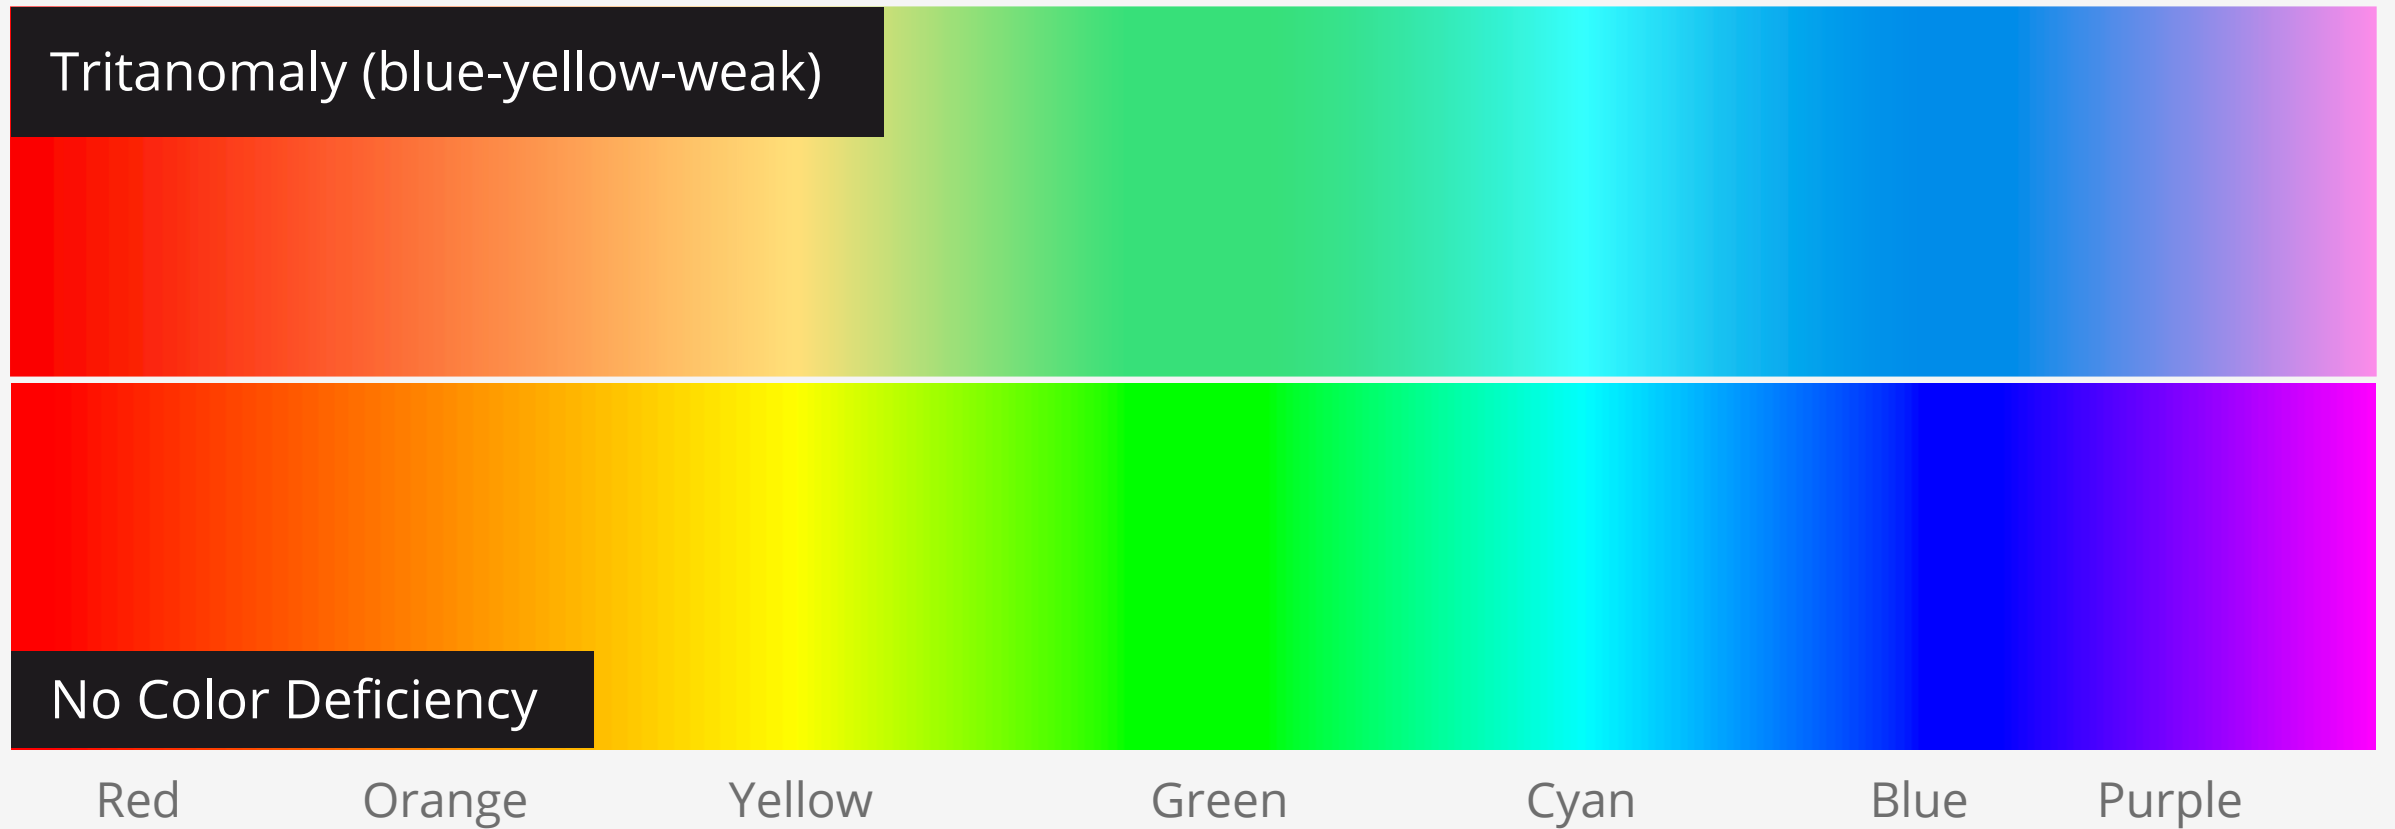

Purple

Deuteranomaly (green-weak)

Protanomaly (red-weak)

No Color Deficiency

Red

Orange

Yellow

Green

Cyan

Blue

Purple

Deuteranopia (green-blind)

Deuteranomaly (green-weak)

Protanopia (red-blind)

Protanomaly (red-weak)

No Color Deficiency

Blue-Yellow Color Blindness

Photo: Pexels

COLOR CONTRAST

Experience It

COLOR CONTRAST

Experience It

COLOR CONTRAST

Experience It

COLOR CONTRAST

Experience It

Complete Color Blindness

COLOR CONTRAST

Experience It

COLOR CONTRAST

Experience It

COLOR CONTRAST